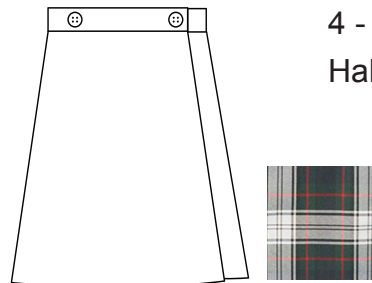

4 - 16 $39.50
Half Sizes $41.50

3534 Skort,
Plaid 50