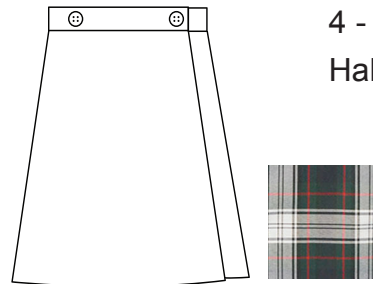

4 - 16 $39.50
Half Sizes $41.50

3534 Skort,
Plaid 50