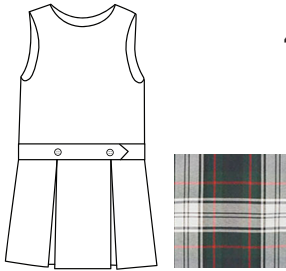

Shop May 7 - 12
and Receive 10% Off

Youth \$18.50
Adult \$21.50

Hunter or Grey Polo
with St. Vincent Logo
on Left Chest

4 - 16 \$12.50
AXS - 3XL \$14.50

White Peter Pan Blouse
with No Logo

4 - 16 \$39.50
Half Sizes \$41.50

194 Tunic Jumper,
Plaid 50 with St. Vincent
Logo on Left Chest

4 - 16 \$39.50
Half Sizes \$41.50

3534 Skort,
Plaid 50

4 - 16 \$18.50
Adult \$21.50

White Oxford with
St. Vincent Logo
on Left Chest

White Ankle Sock
with St. Vincent Logo
on outside ankles